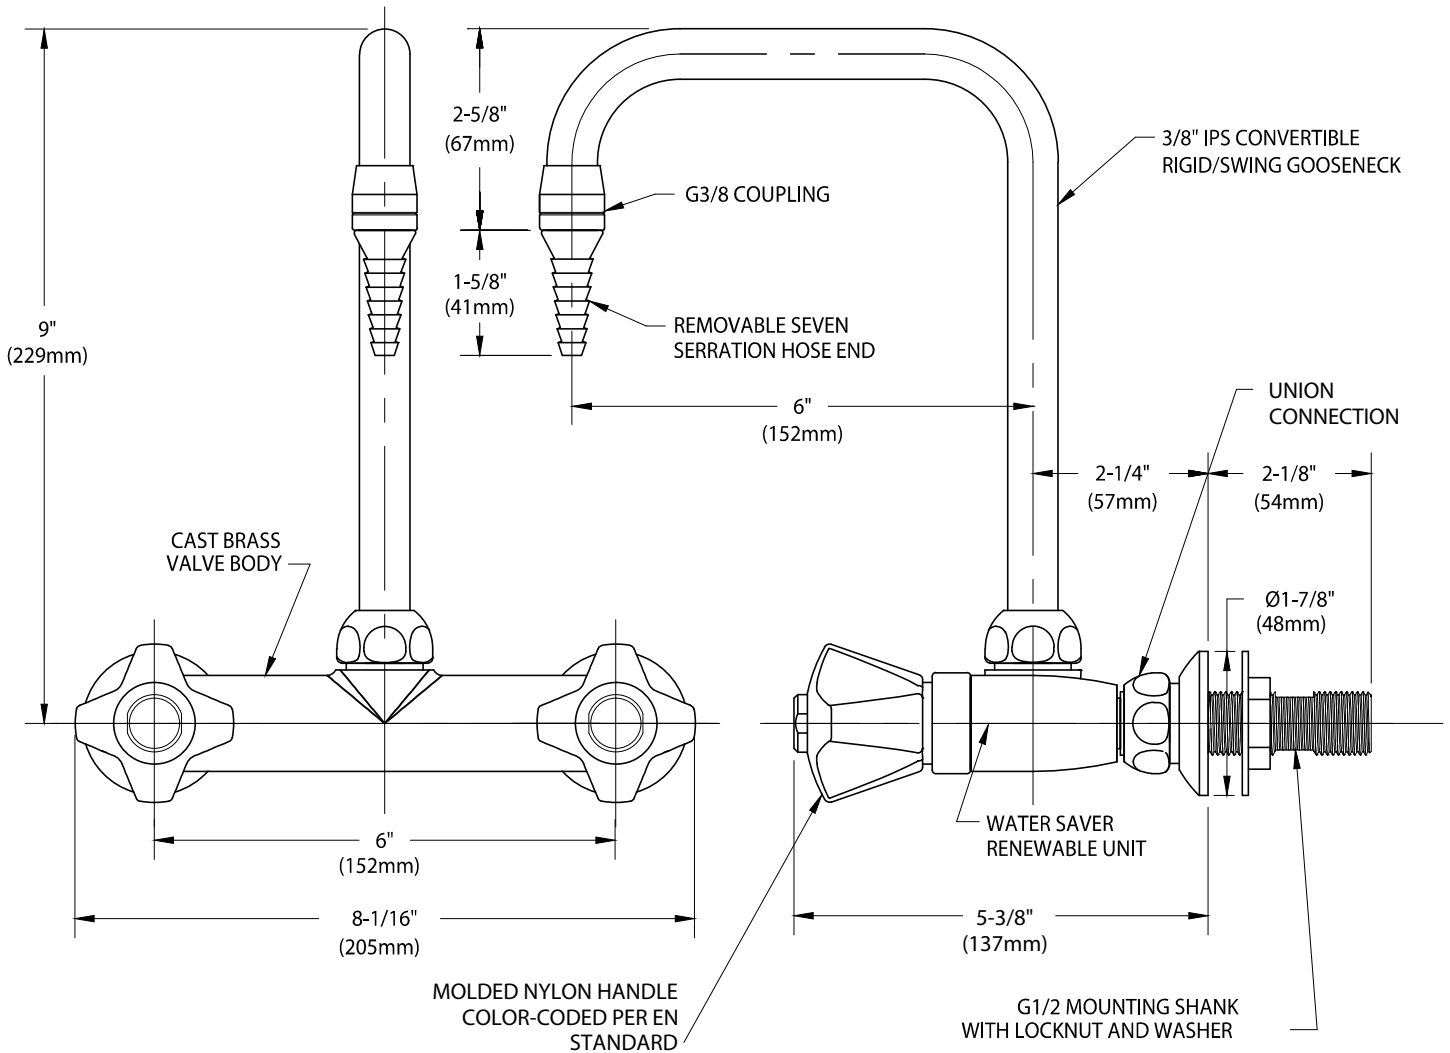

WaterSaver

ColorTech BT

BT1714WSA

LABORATORY MIXER TAP, PANEL MOUNTED, 6" RIGID/SWING GOOSENECK

WATER SAVER RENEWABLE UNIT WITH REPLACEABLE STAINLESS STEEL SEAT

MEASUREMENTS MAY VARY ±1/4" (6mm).

NOTES:

1. FITTING IS FULLY ASSEMBLED AND FACTORY TESTED PRIOR TO SHIPMENT.
2. FITTING HAS COLORTECH EPOXY POWDER COATED FINISH. SPECIFY COLOR (WHITE, GRAY OR TAN) WHEN ORDERING.
3. IF CERAMIC DISC UNITS ARE DESIRED, ORDER BTC1714WSA

WaterSaver Faucet Co. 312 666 5500 t
 701 West Erie Street 312 666 5501 f
 Chicago, IL 60654 wsflab.com

Drawing Number:

Revised: 073013-TEC