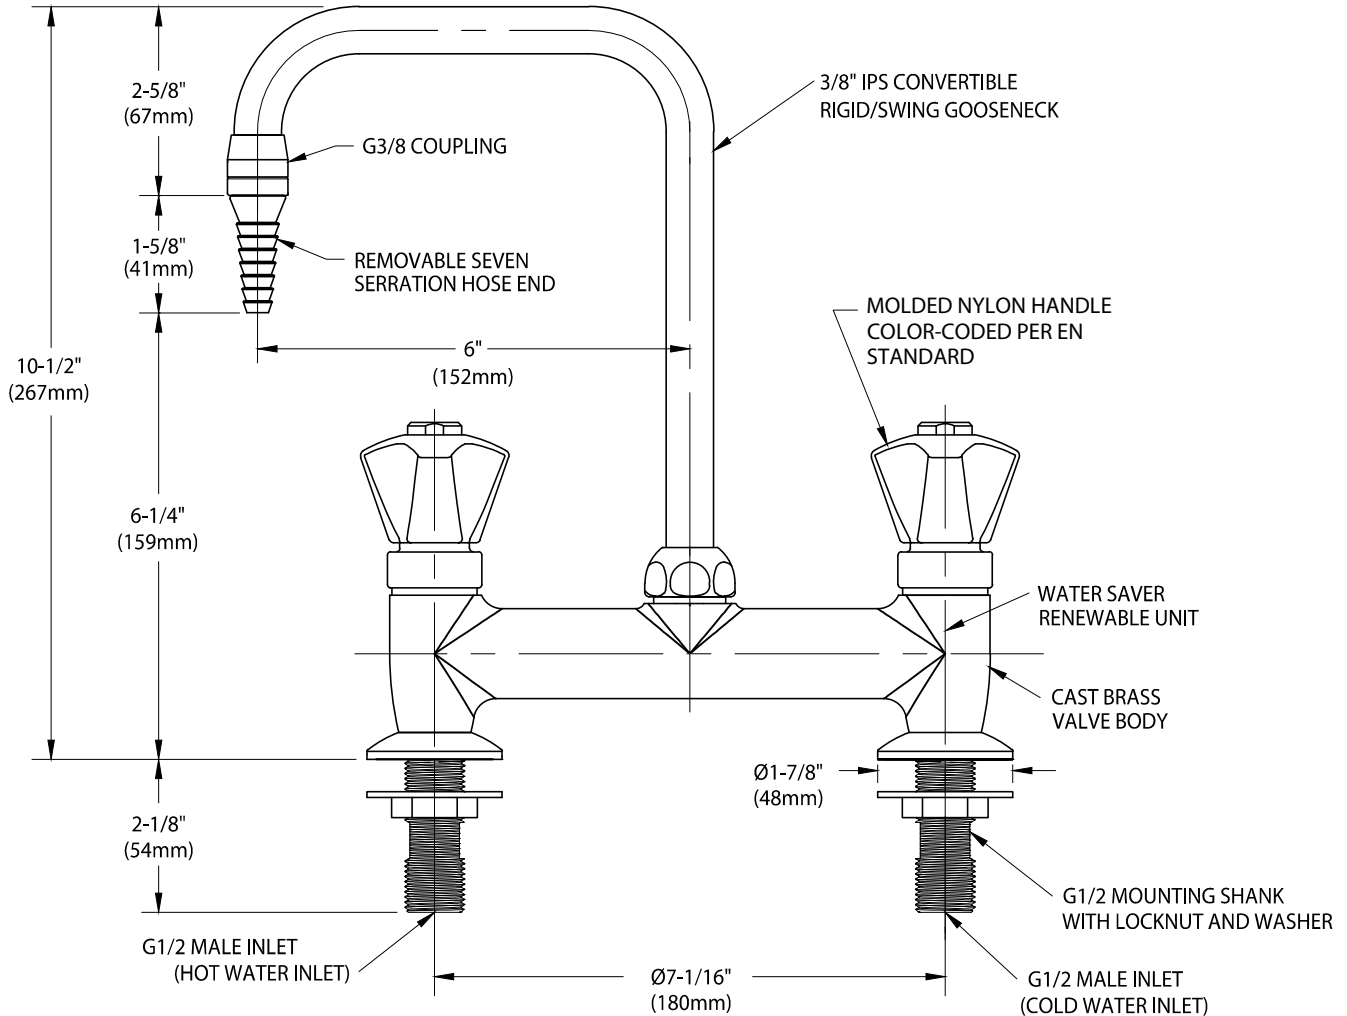

BT1614WSA

LABORATORY MIXER TAP, DECK MOUNTED, RIGID/SWING GOOSENECK

WATER SAVER RENEWABLE UNIT WITH REPLACEABLE STAINLESS STEEL SEAT

MEASUREMENTS MAY VARY ±1/4" (6mm).

NOTES:

1. FIXTURE IS FULLY ASSEMBLED AND FACTORY TESTED PRIOR TO SHIPMENT.
2. FIXTURE HAS COLORTECH EPOXY POWDER COATED FINISH. SPECIFY COLOR (WHITE, GRAY OR TAN) WHEN ORDERING.