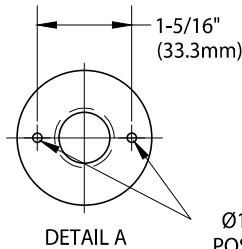

WaterSaver

ColorTech BT

BT385RS

TRIPLE WATER TAP, DECK MOUNTED, RIGID/SWING GOOSENECK

WATER SAVER RENEWABLE UNIT WITH REPLACEABLE STAINLESS STEEL SEAT

MEASUREMENTS MAY VARY ±1/4" (6mm).

POSITIONING PINS
3/32" (2.4mm)
EXPOSED LENGTH

NOTES:

1. FITTING IS FULLY ASSEMBLED AND FACTORY TESTED PRIOR TO SHIPMENT.
2. FITTING HAS COLORTECH EPOXY POWDER COATED FINISH. SPECIFY COLOR (WHITE, GRAY OR TAN) WHEN ORDERING.
3. IF CERAMIC DISC UNIT IS DESIRED, ORDER BTC385RS.