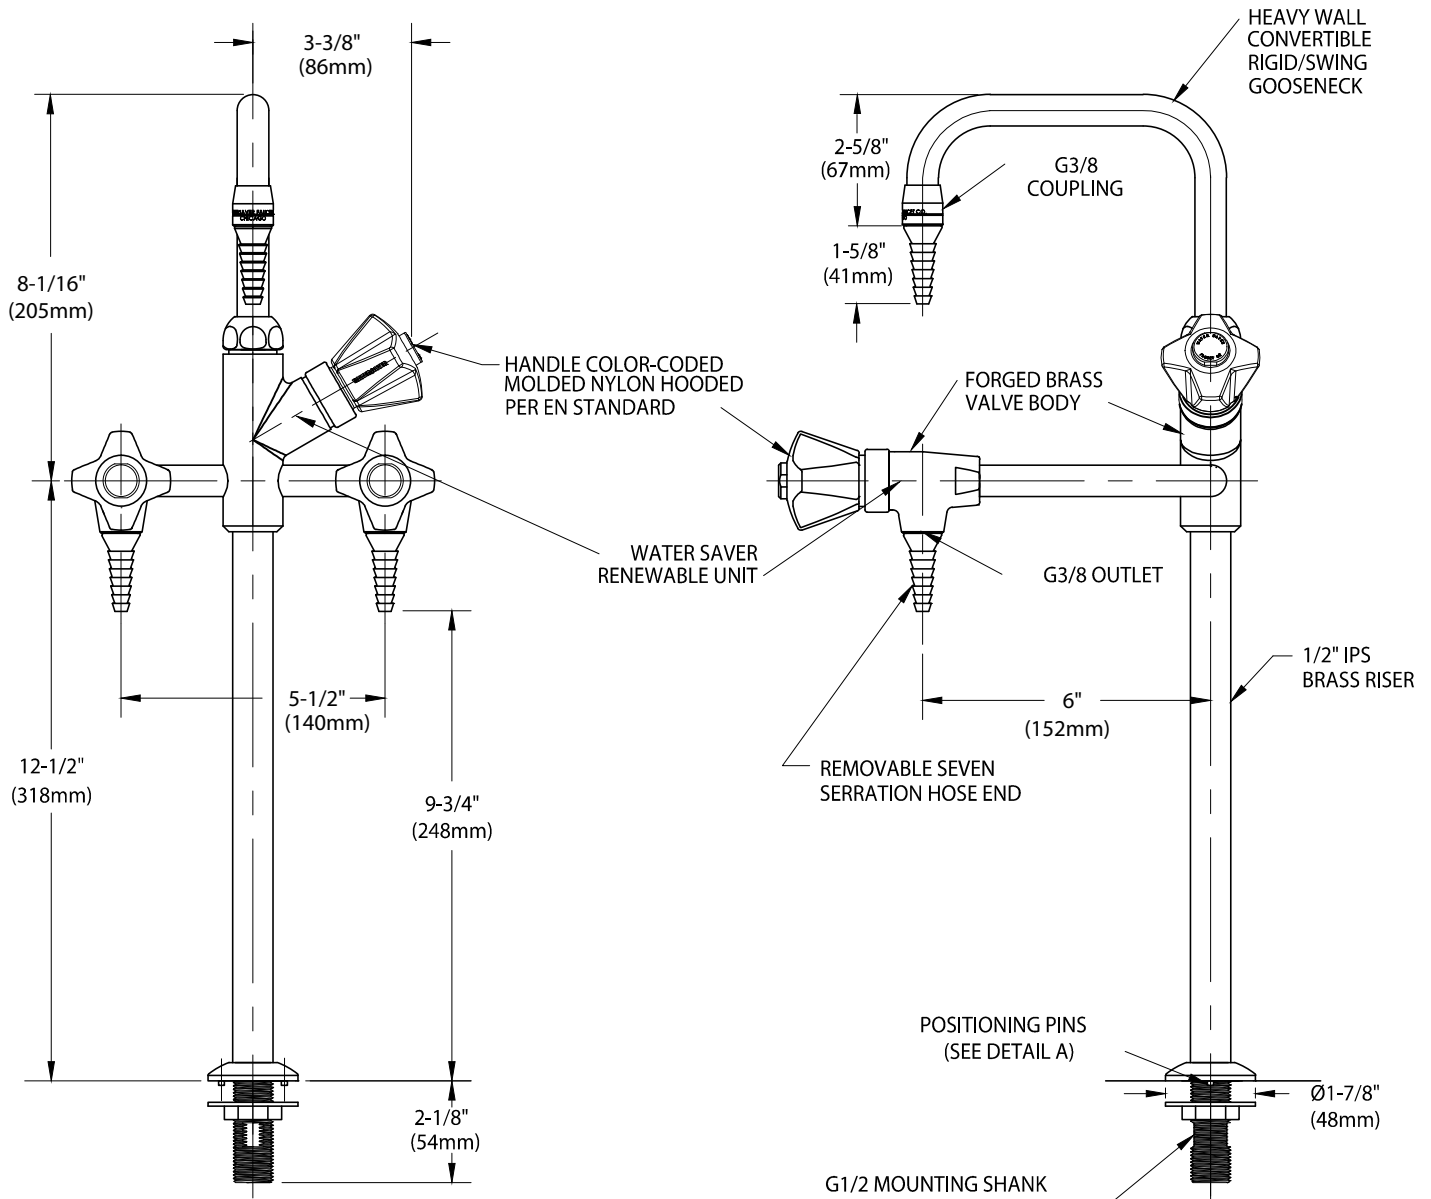

WaterSaver

ColorTech BT

BT385RS

TRIPLE WATER TAP, DECK MOUNTED, RIGID/SWING GOOSENECK

WATER SAVER RENEWABLE UNIT WITH REPLACEABLE STAINLESS STEEL SEAT

MEASUREMENTS MAY VARY ±1/4" (6mm).

POSITIONING PINS
3/32" (2.4mm)
EXPOSED LENGTH

NOTES:

1. FITTING IS FULLY ASSEMBLED AND FACTORY TESTED PRIOR TO SHIPMENT.
2. FITTING HAS COLORTECH EPOXY POWDER COATED FINISH. SPECIFY COLOR (WHITE, GRAY OR TAN) WHEN ORDERING.
3. IF CERAMIC DISC UNIT IS DESIRED, ORDER BTC385RS.